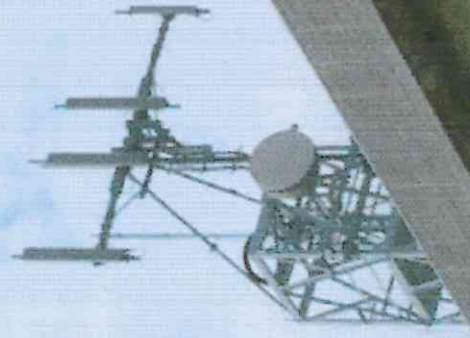

APPENDICE C

Documentazione Fotografica Impianti Esistenti (Radiotelevisivi e di Telefonia Mobile)

IMPIANTO RT1

3/7/2001

IMPIANTO RT2

IMPIANTO TC1
(presenti anche ponti
radio Telecom)

3/7/2001

IMPIANTI TC2 E TC9
(presenti anche ponti radio Telecom)

3/14/2001

IMPIANTO TC3

3/14/2001

IMPIANTO TC4 (Cerchiato)

3/7/2001

IMPIANTO TC5

3/7/2001

IMPIANTO TC10

IMPIANTO TC22

10/18/2001

A tall, cylindrical industrial chimney or stack rises vertically from a building. The chimney is light-colored and has a small structure near the top. The building it is attached to is multi-story and appears aged, with some windows visible. The sky is a pale, overcast blue. The text 'IMPIANTO TC11' is overlaid in red on the left side of the chimney. A timestamp '28/6/2000 09:38' is in the bottom right corner.